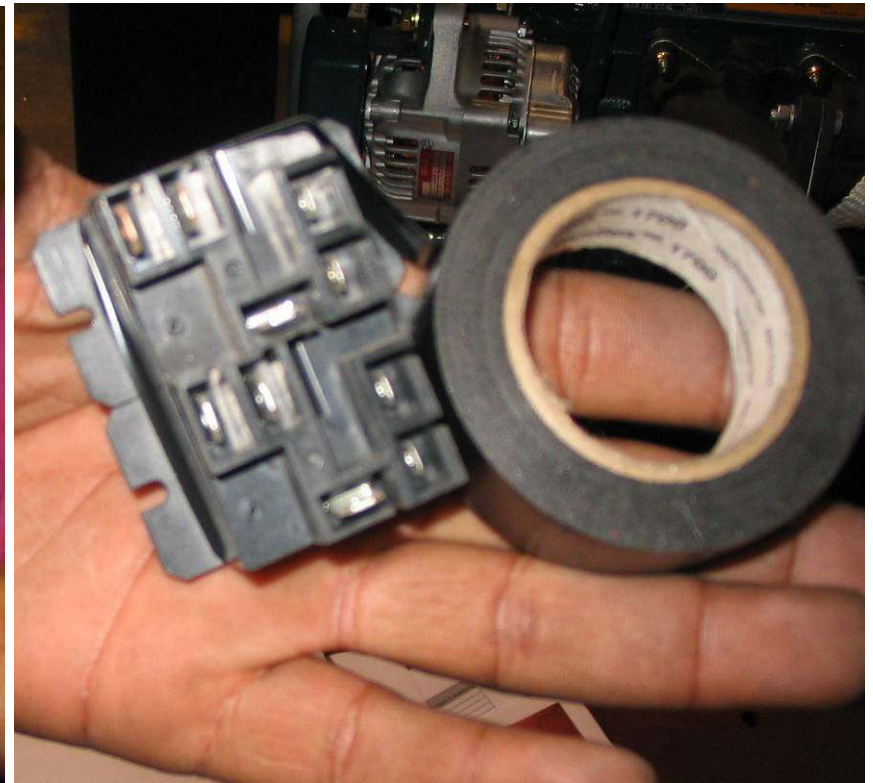

MODEL: WC-06 6XV LP,GAS,DSL
DOCUMENTED BY: Amanda Caviness
PAGE NUMBER: 2
DATE: 01/23/06

Get (2) RELAYS-12 VDC SPDT (**3318859**).

Wrap electrical tape around both RELAYS-12 VDC SPDT so they are bound together and look like one relay.

Parts: 3318859