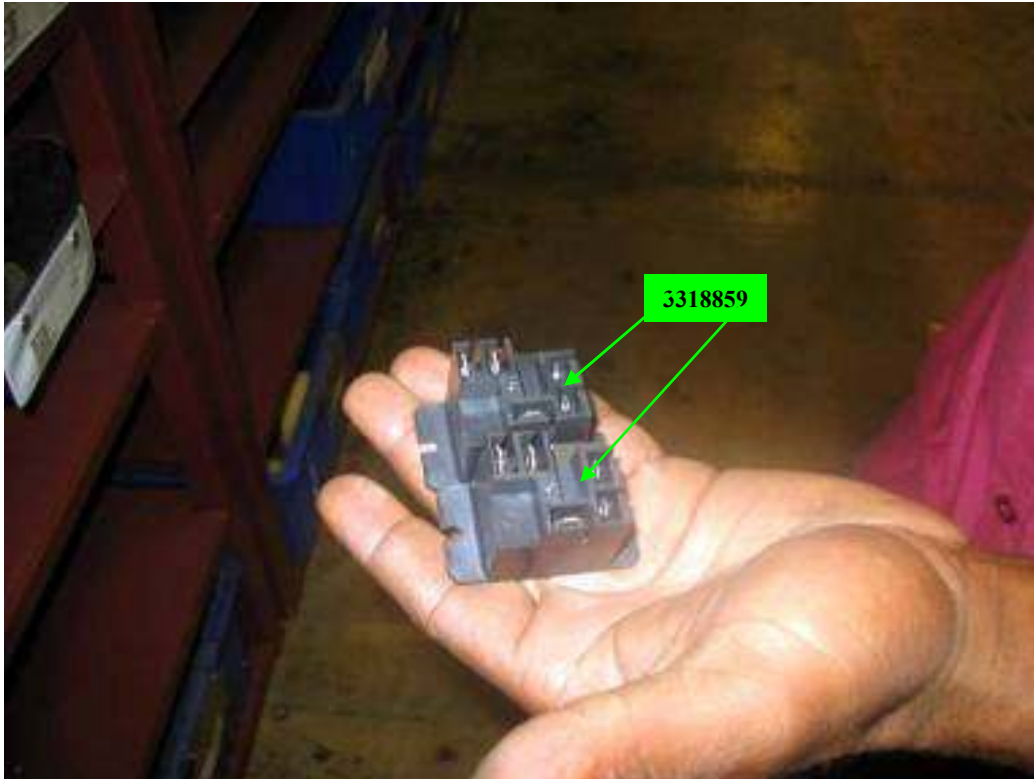

MODEL: WC-06 6XV LP,GAS,DSL
DOCUMENTED BY: Amanda Caviness
PAGE NUMBER: 2
DATE: 01/23/06

Get (2) RELAYS-12 VDC SPDT (**3318859**).

Wrap electrical tape around both RELAYS-12 VDC SPDT so they are bound together and look like one relay.

Parts: 3318859